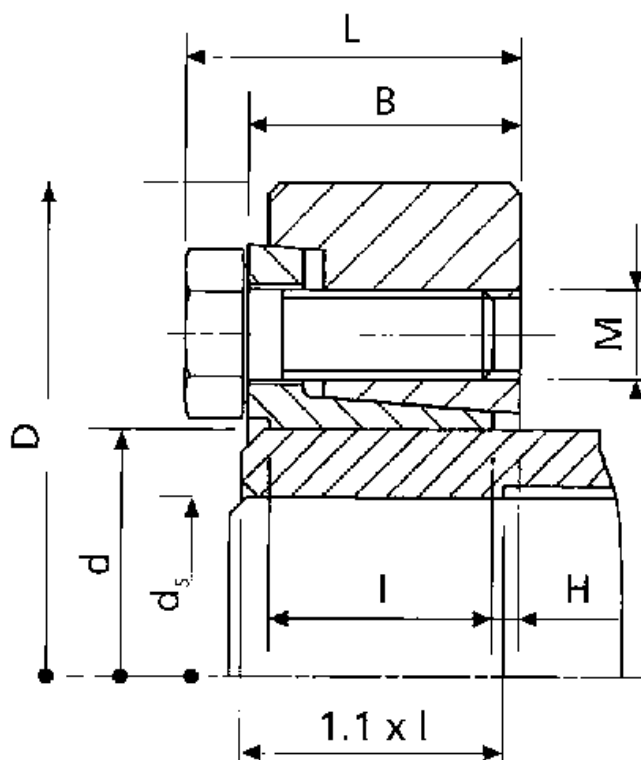

Article number: 437800130

Description: Rota-fix shaft-hub connection SB 130

Measures

B mm	= 53.5
d H8 mm	= 130
D mm	= 215.0
ds mm	= 95
F kN torque	= 385
H	= 5.5
I mm	= 45.0
L mm	= 61.5

M mm	= M12
T N m torque	= 18300
Ts N m bolt tightening torque	= 120